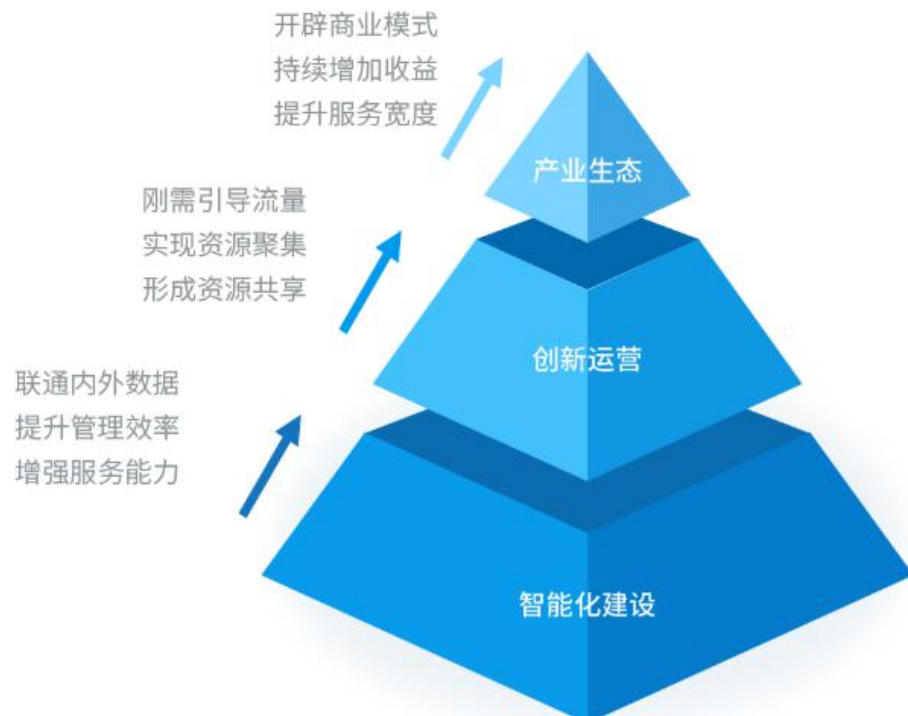

方案价值

VALUE

打造园区产业新生态

创新产业运营体系,从传统模式+企业非核心业务增值服务转型,实现园区经济可持续发展,为园区带来增值及持续营收。

提升园区运营管理水平

基于大数据了解园区、园企真实需求,引入个性化服务,整合优势资源,助力园区实现高效运营。

优化园区基础设施建设

通过智能化应用设备与技术,打造园区智能安防体系,联通内外数据,实现智能互联,提升园区管理效率。